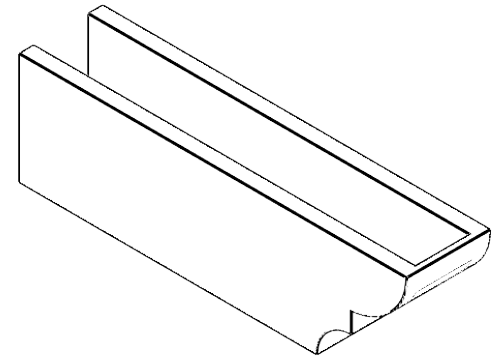

# ITEM NUMBER: RFTURO06X08000X28000X008RID00RCPR

6"W X 8"H X 28"L TIMBERTHANE ROUGH CEDAR RIDGEWOOD FAUX WOOD OPEN RAFTER TAIL, 8"L END, PRIMED TAN  
**28"**

**SIDE PROFILE**

**ISOMETRIC**

**FRONT PROFILE**

GENERATED DATE : 03/02/2023

EKENA MILLWORK  
2300 WEST MAIN ST.  
CLARKSVILLE, TX 75426  
TOLL FREE: 866-607-0453  
WWW.EKENAMILLWORK.COM

**NOTES**

1. INSTALLATION TO BE COMPLETED IN ACCORDANCE WITH MANUFACTURER'S SPECIFICATIONS.
2. DRAWING MAY NOT BE TO SCALE
3. THIS DRAWING IS INTENDED FOR DESIGN AND PLANNING PURPOSES ONLY.
4. ALL INFORMATION CONTAINED HEREIN WAS CURRENT AT THE TIME OF DEVELOPMENT BUT MUST BE REVIEWED AND APPROVED BY THE PRODUCT MANUFACTURER TO BE CONSIDERED ACCURATE.
5. TIMBERTHANE ARCHITECTURAL PRODUCTS ARE MADE FROM HIGH DENSITY URETHANE AND COME FACTORY PRIMED